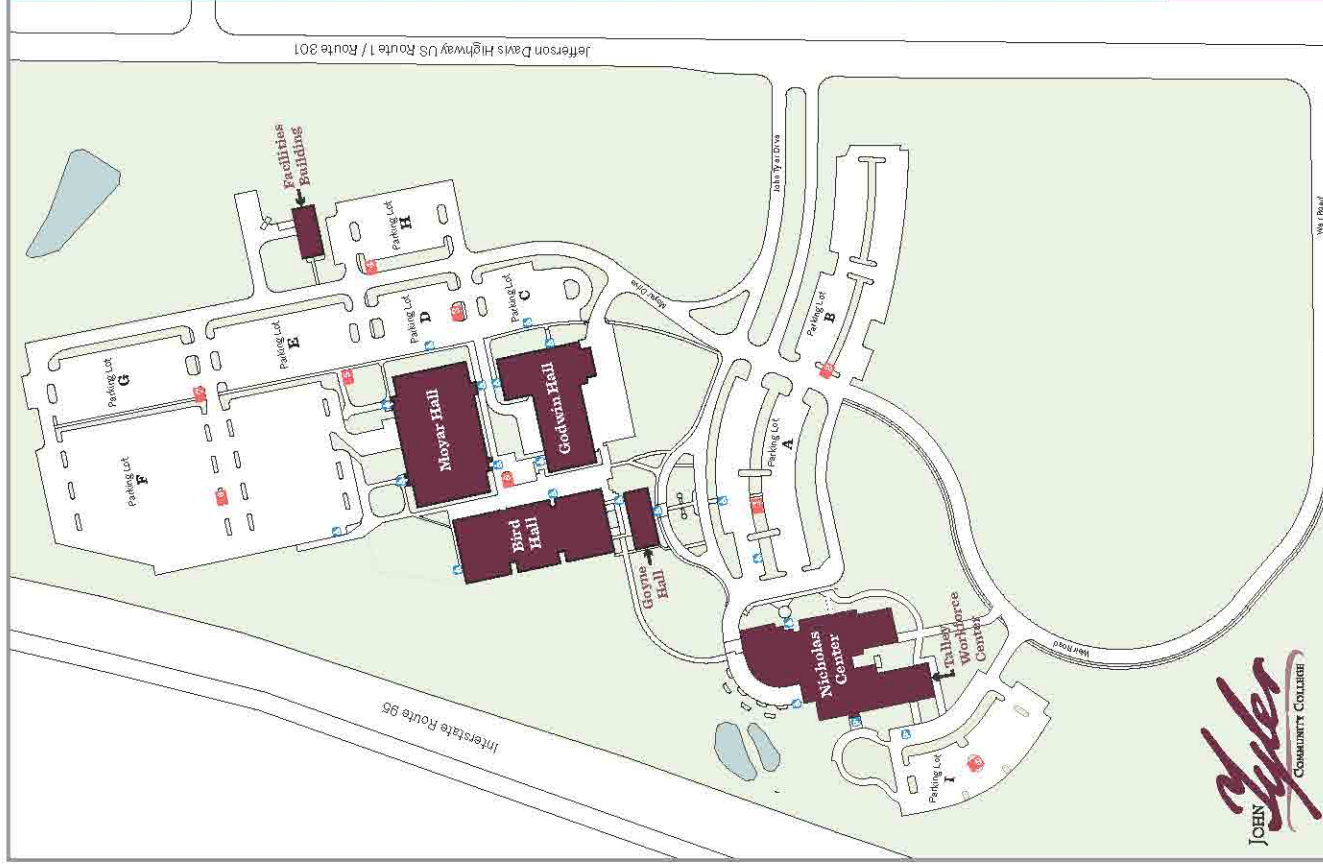

TYLER | John Tyler Community College CHESTER CAMPUS

BIRD HALL

Information Technology Services Center
Nursing and EMS Labs

FACILITIES BUILDING

Loading Dock (Deliveries)

GODWIN HALL (G)

Division of Business,
Engineering and Technology

GOYNE HALL (A)

Financial Services
Human Resources
Old Dominion University

MOYAR HALL (M)

Academic Resource Center
Admissions and Records
Advising Center
Cashier

Career Services

Dean of Students/Title IX Coordinator

Testing Center

Vending Machines

NICHOLAS CENTER

Bookstore

Executive Suite

Fitness and Weight Room

Grab-n-Go Cafe

Student Activities